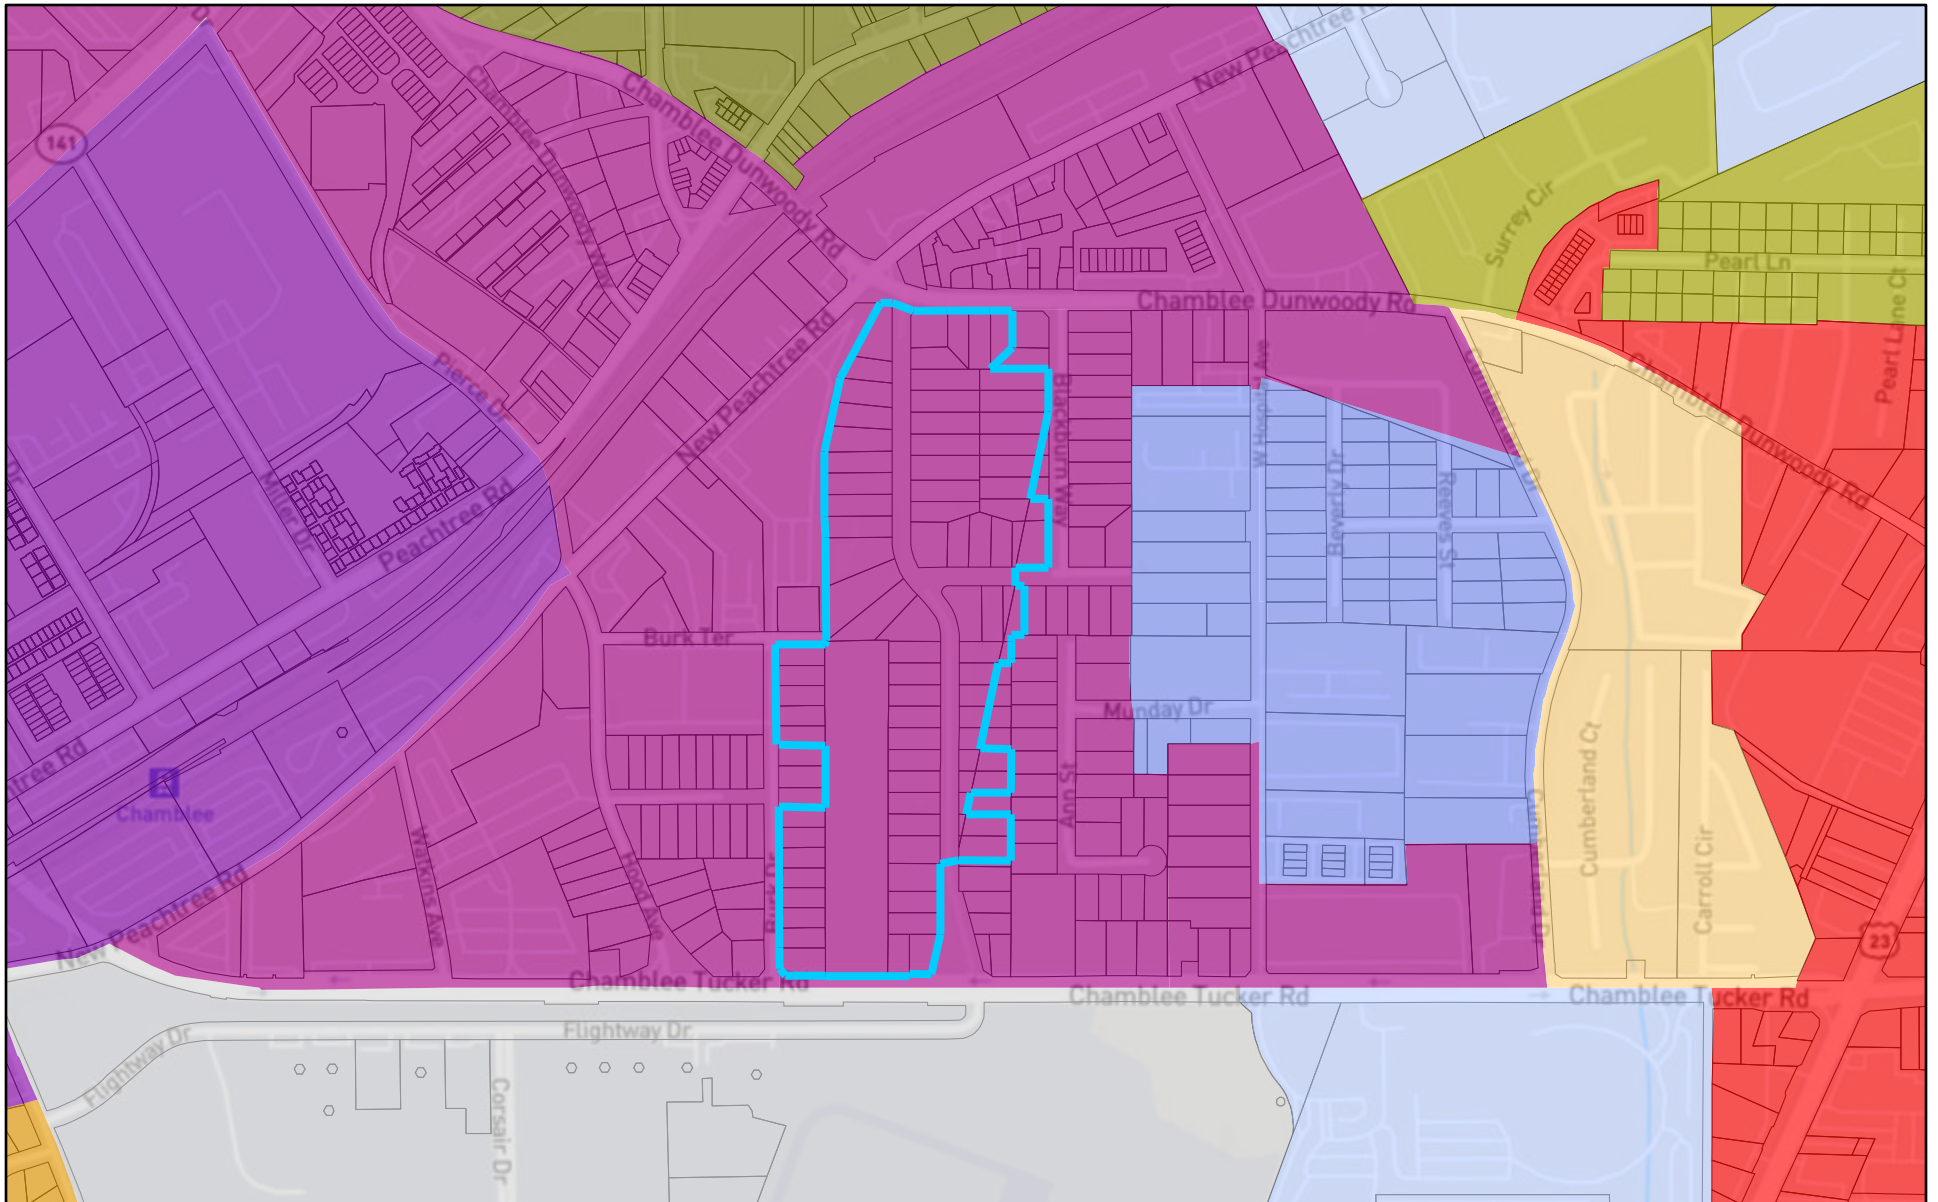

Chamblee LMI - Aerial

1/12/2021, 5:31:48 PM

-  DeKalb County Tax Parcels
-  Green: Band_2
-  Blue: Band_3
-  Red: Band_1

2020 Aerial Imagery

1:9,028

© OpenStreetMap (and) contributors, CC-BY-SA

Chamblee LMI - Zoning

1/12/2021, 5:29:54 PM

- Zoning Districts
- I
 - NR-3
 - VC
 - A
 - IT
 - PUD
 - VR
 - CC
 - NC-2
 - TOD
 - DeKalb County Tax Parcels

1:9,028

© OpenStreetMap (and) contributors, CC-BY-SA

Chamblee LMI - Location

1/12/2021, 5:33:49 PM

 DeKalb County Tax Parcels

1:9,028

© OpenStreetMap (and) contributors, CC-BY-SA