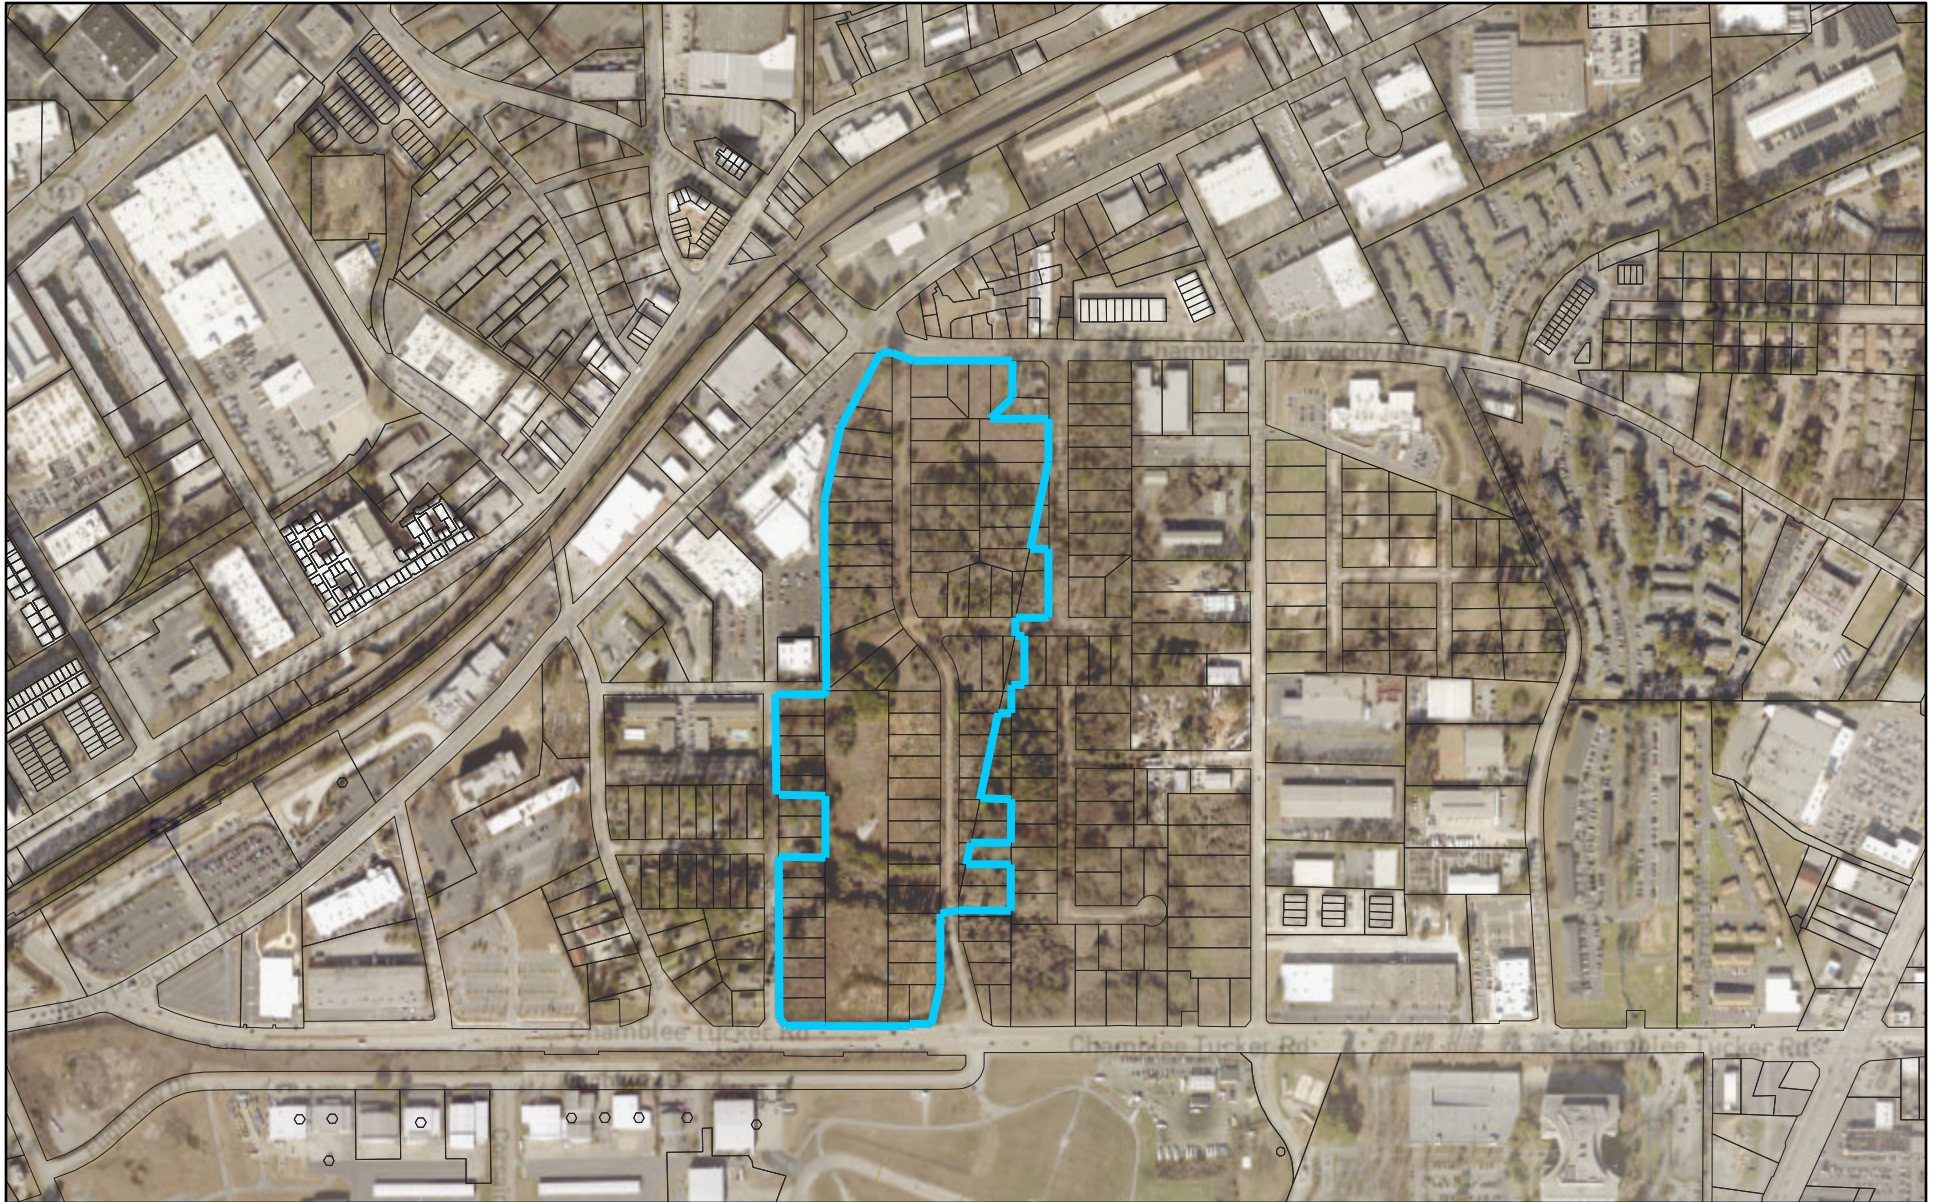

Chamblee LMI - Aerial

1/12/2021, 5:31:48 PM

-  DeKalb County Tax Parcels
-  Green: Band_2
-  Blue: Band_3
-  Red: Band_1

2020 Aerial Imagery

1:9,028

© OpenStreetMap (and) contributors, CC-BY-SA

Chamblee LMI - Zoning

1/12/2021, 5:29:54 PM

- Zoning Districts
- I
 - NR-3
 - VC
 - A
 - IT
 - PUD
 - VR
 - CC
 - NC-2
 - TOD
 - DeKalb County Tax Parcels

1:9,028

© OpenStreetMap (and) contributors, CC-BY-SA

Chamblee LMI - Location

1/12/2021, 5:33:49 PM

 DeKalb County Tax Parcels

1:9,028

© OpenStreetMap (and) contributors, CC-BY-SA