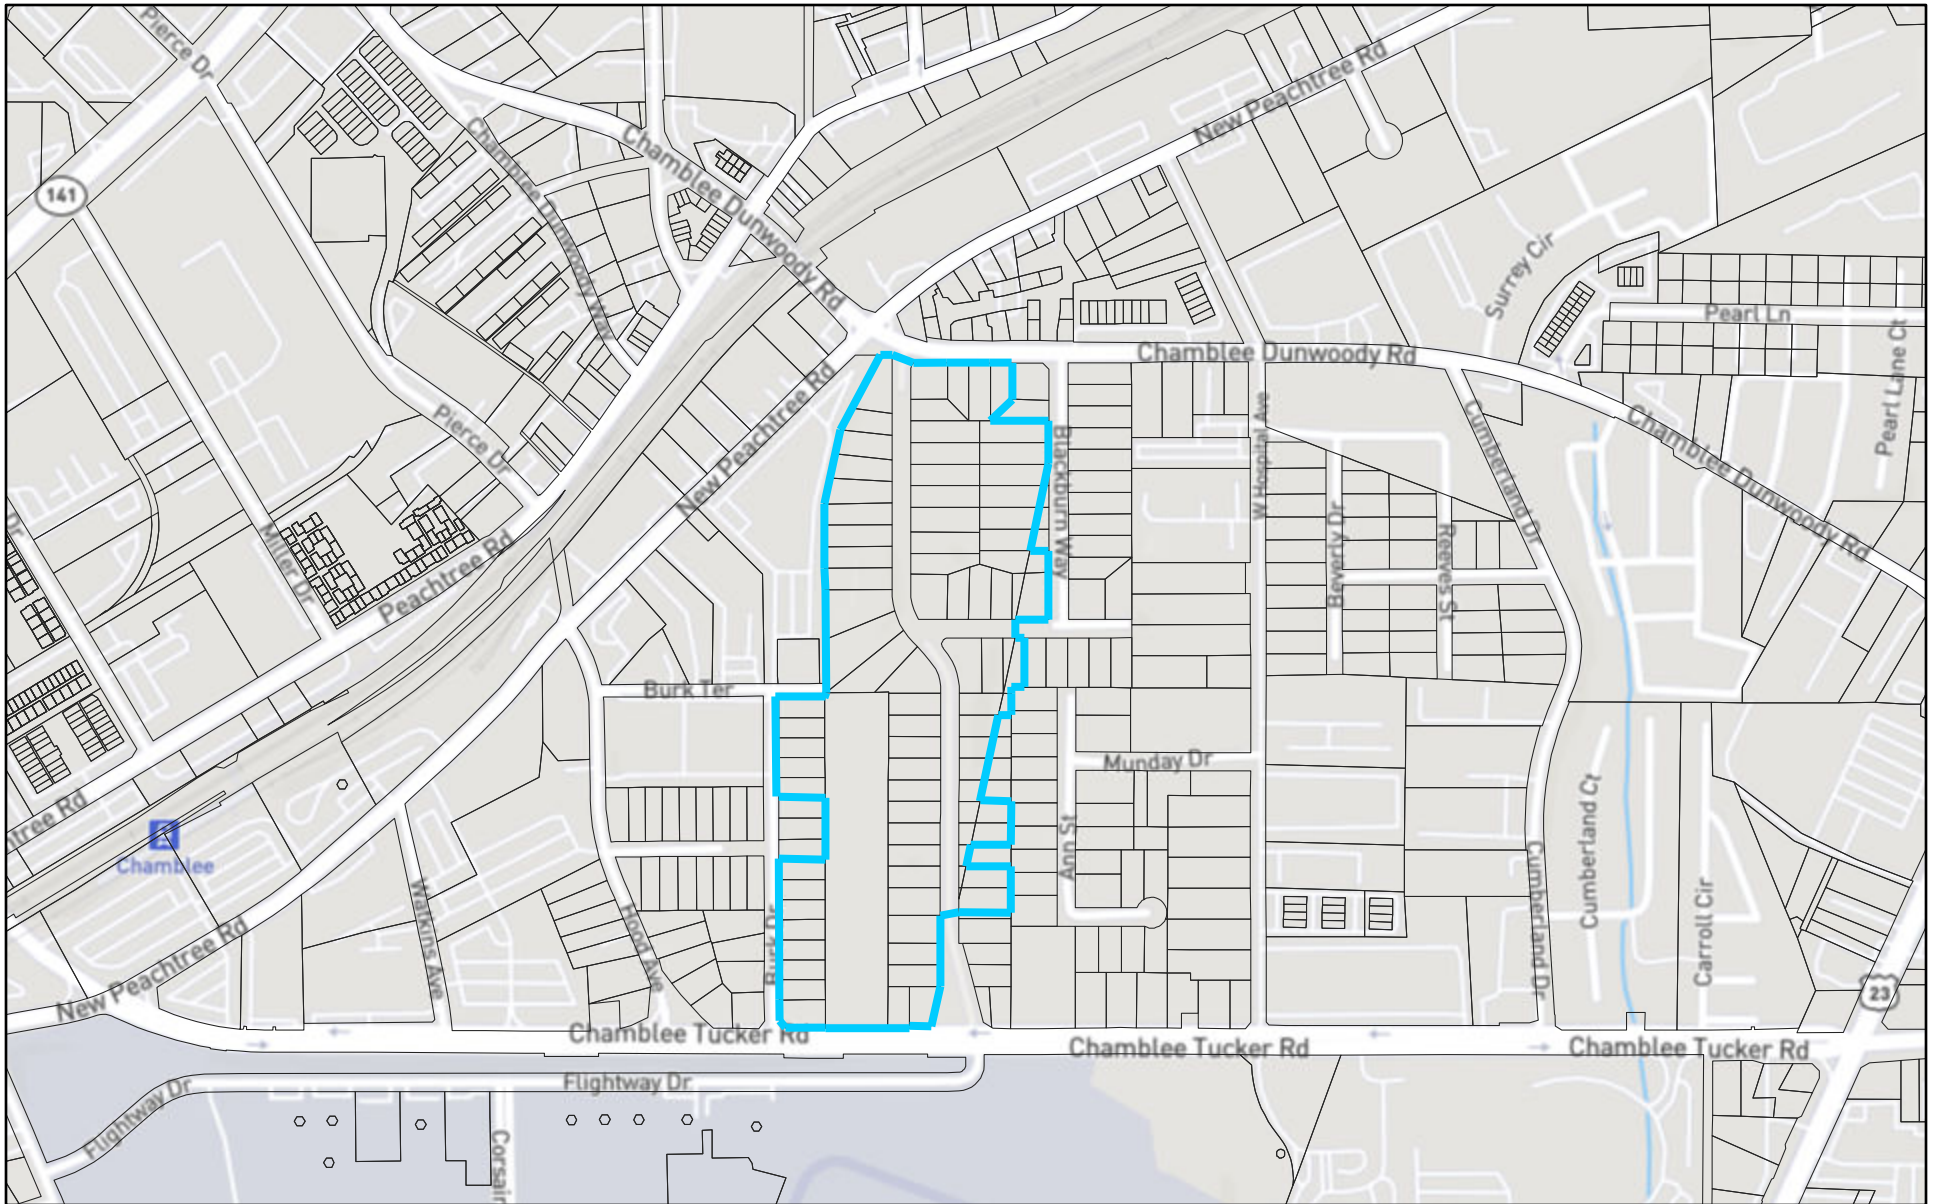

Chamblee LMI - Aerial

1/12/2021, 5:31:48 PM

-  DeKalb County Tax Parcels
-  Green: Band_2
-  Blue: Band_3
-  Red: Band_1

2020 Aerial Imagery

1:9,028

© OpenStreetMap (and) contributors, CC-BY-SA

Chamblee LMI - Zoning

1/12/2021, 5:29:54 PM

- Zoning Districts
- I
 - NR-3
 - VC
 - A
 - IT
 - PUD
 - VR
 - CC
 - NC-2
 - TOD
 - DeKalb County Tax Parcels

1:9,028

© OpenStreetMap (and) contributors, CC-BY-SA

Chamblee LMI - Location

1/12/2021, 5:33:49 PM

 DeKalb County Tax Parcels

1:9,028

© OpenStreetMap (and) contributors, CC-BY-SA